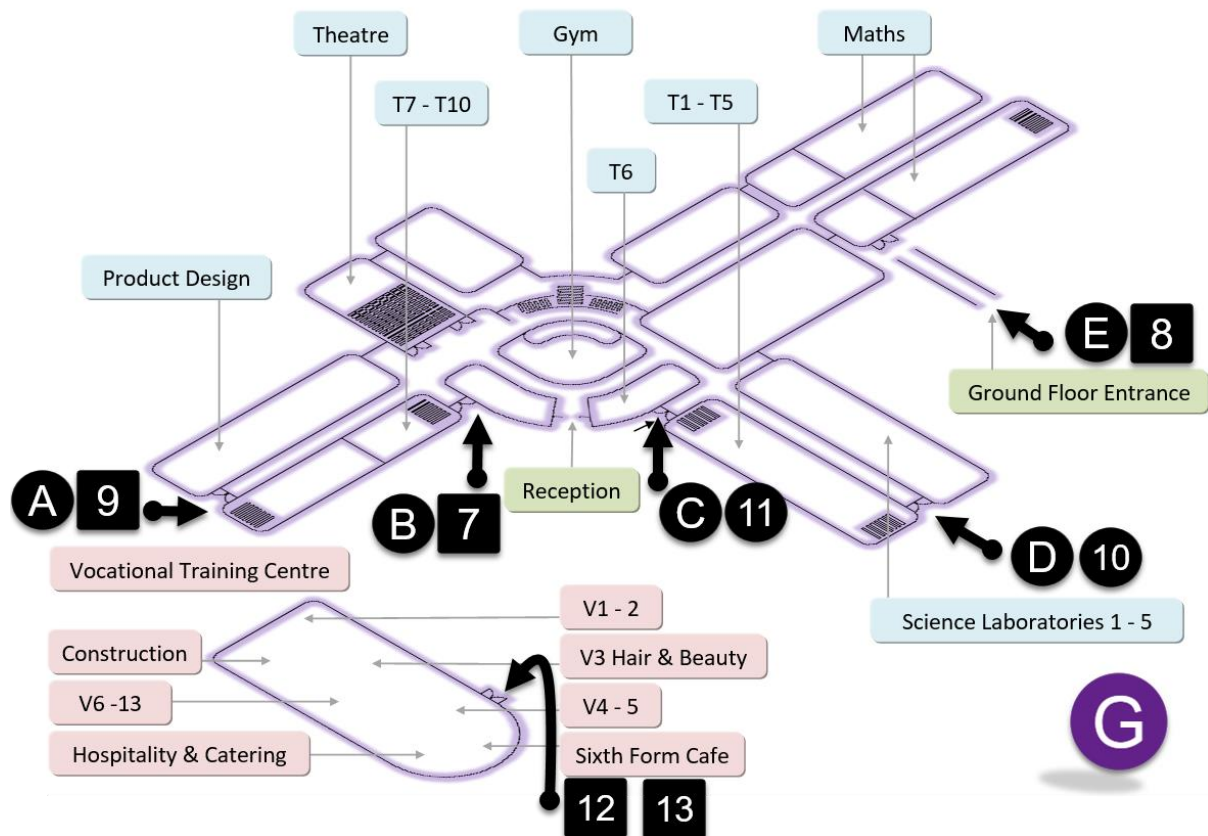

Student Entry Points

Regular staggered Entry and Start times until further notice

A9	Year 9 8.40 am	B7	Year 7 8.30 am	C11	Year 11 8.40 am	D10	Year 10 8.30 am	E8	Year 8 8.30 am
12	Year 12 8.30 am	13	Year 13 8.40 pm						

Regular staggered Exit and End times until further notice

A9	Year 9 3.10 pm	B7	Year 7 2.50 pm	C11	Year 11 3.10 pm	D10	Year 10 3.00 pm	E8	Year 8 3.00 pm
12	Year 12 3.10 pm	13	Year 13 3.20 pm						