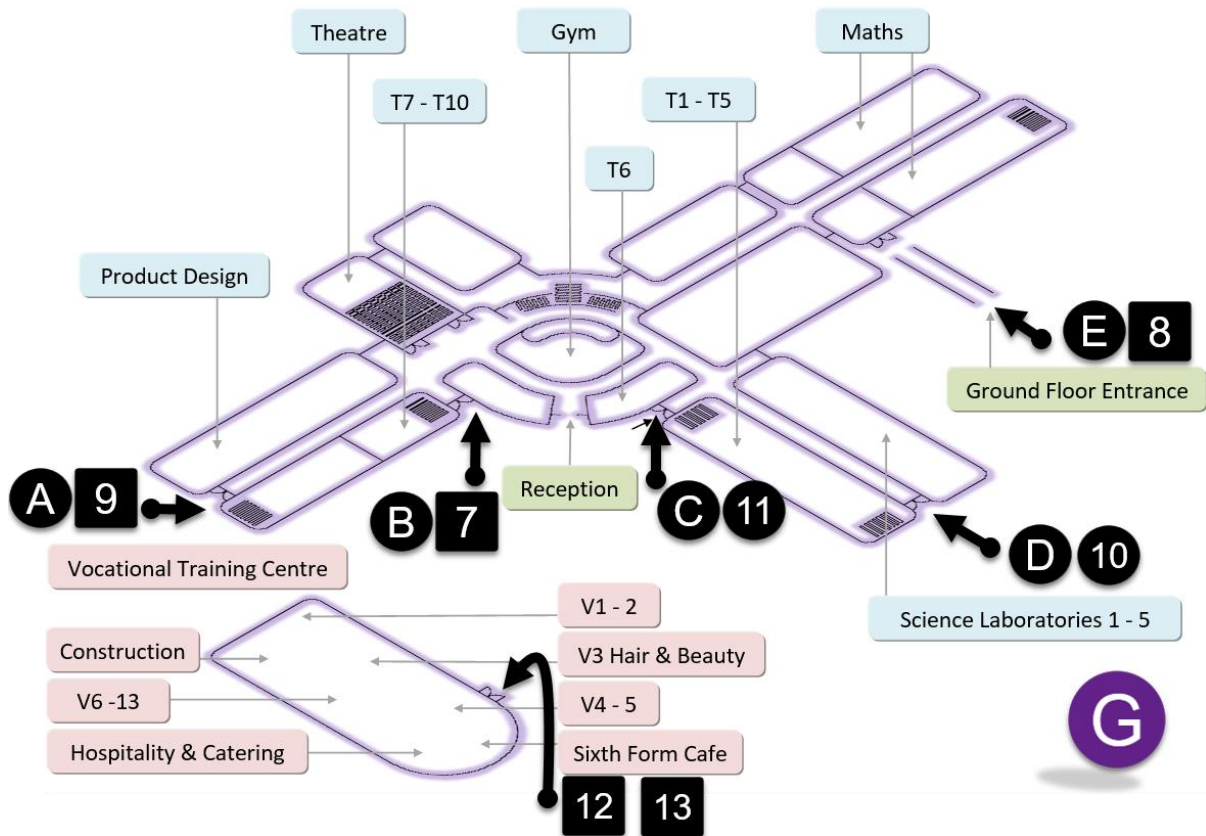

Madeley Academy Site Plan

Entry & Start Times

A9 Year 9 8.40 am	B7 Year 7 8.30 am	C11 Year 11 8.40 am	D10 Year 10 8.30 am	E8 Year 8 8.30 am
12 Year 12 8.30 am	13 Year 13 8.40 am			

Exit & Departure Times

A9 Year 9 3.10 pm	B7 Year 7 2.50 pm	C11 Year 11 3.10 pm	D10 Year 10 3.00 pm	E8 Year 8 3.00 pm
12 Year 12 3.10 pm	13 Year 13 3.20 pm			